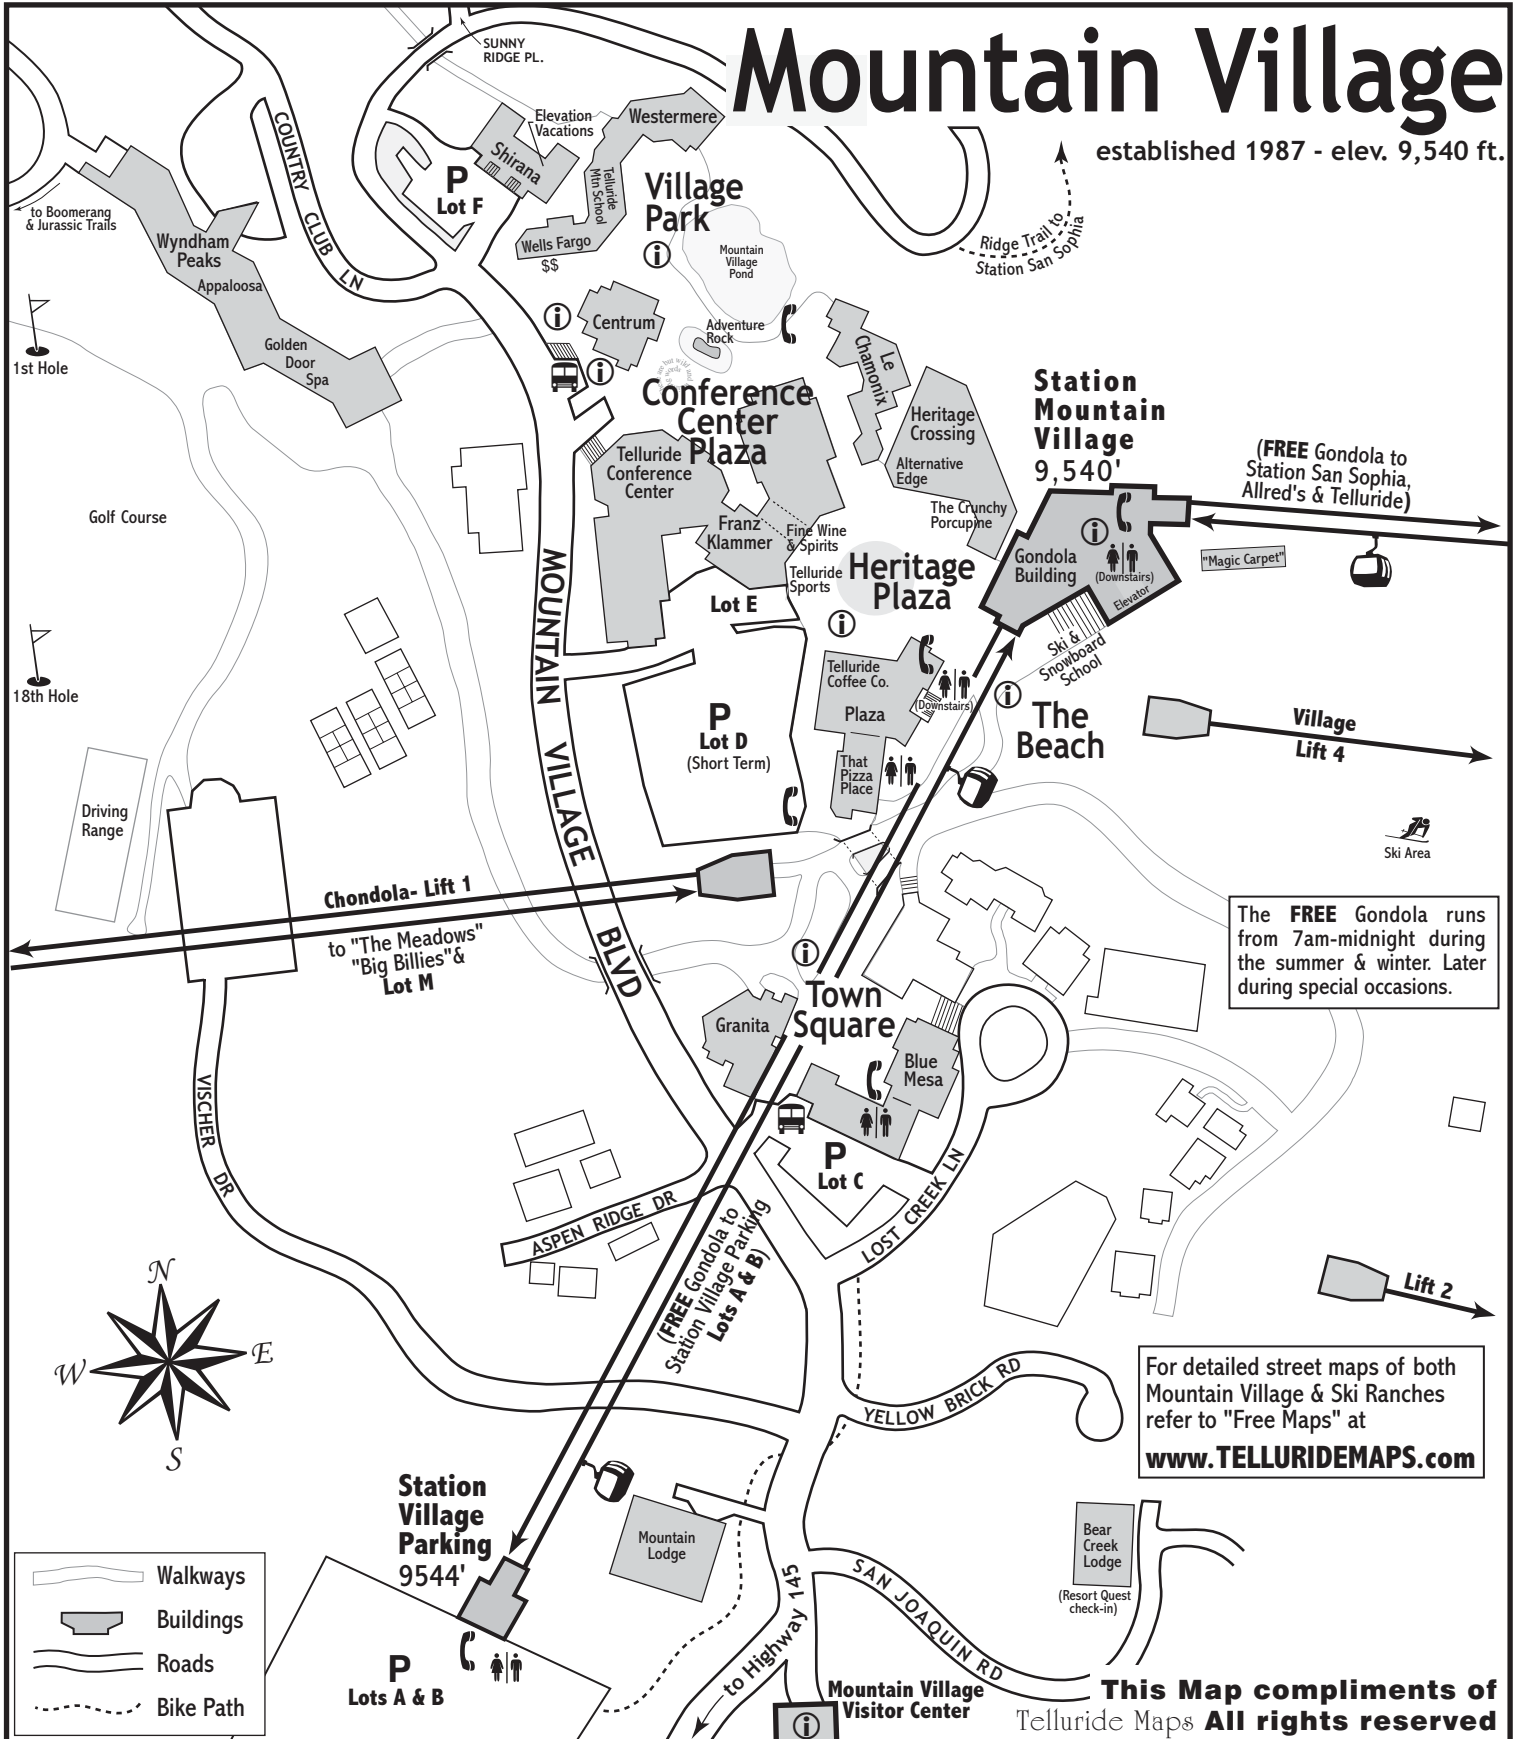

# Mountain Village

established 1987 - elev. 9,540 ft.

The **FREE** Gondola runs from 7am-midnight during the summer & winter. Later during special occasions.

For detailed street maps of both Mountain Village & Ski Ranches refer to "Free Maps" at [www.TELLURIDEMAPS.com](http://www.TELLURIDEMAPS.com)

This Map compliments of Telluride Maps All rights reserved