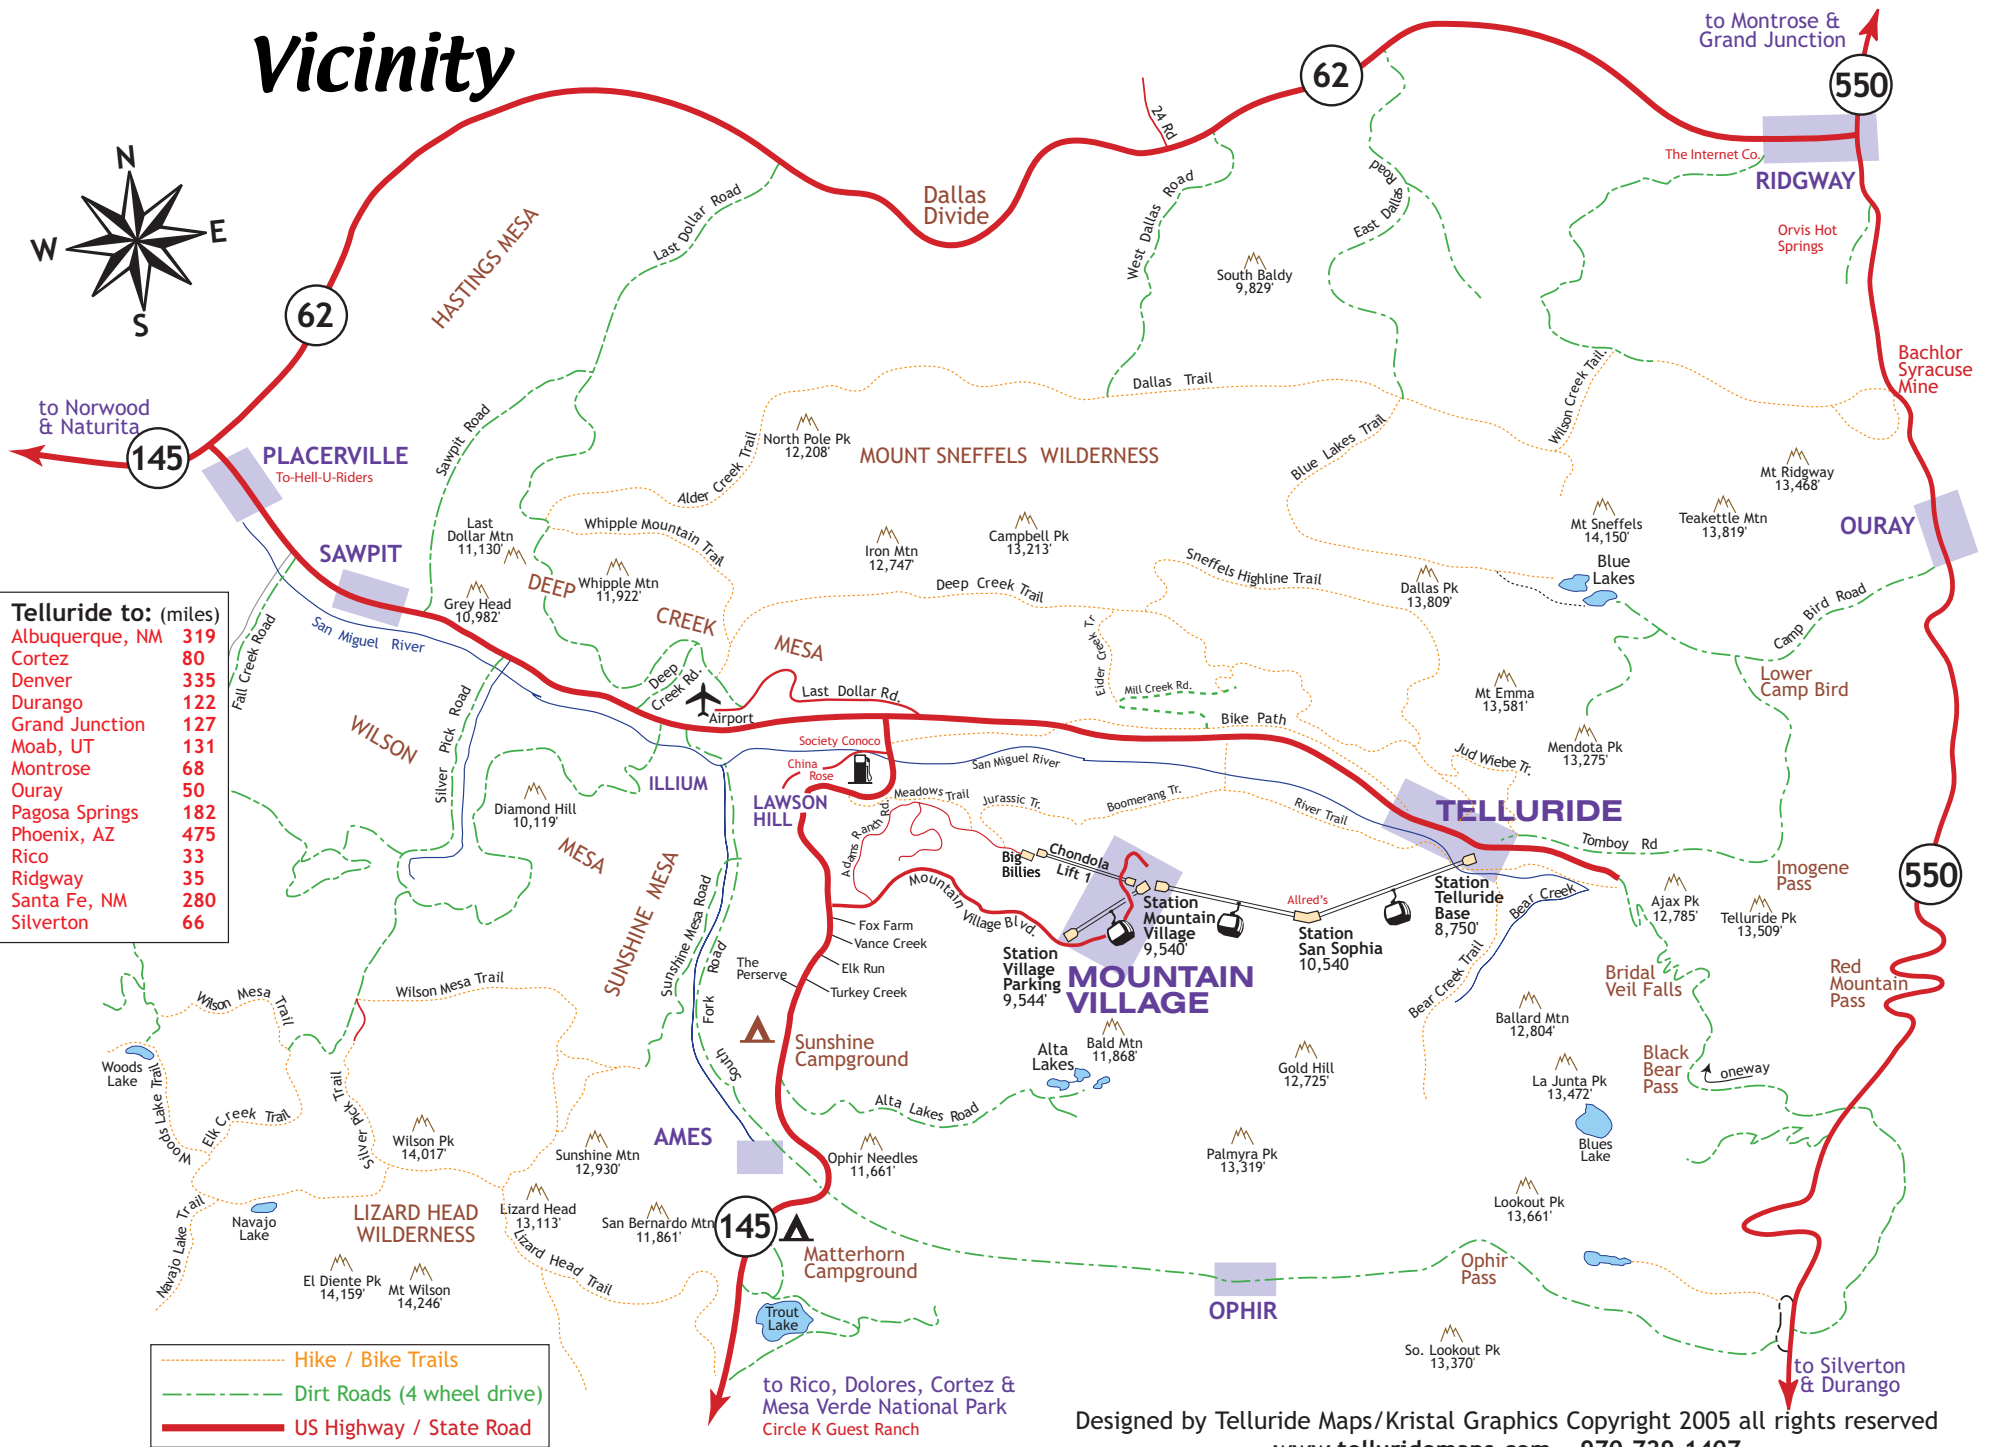

# Vicinity

Telluride to: (miles)	
Albuquerque, NM	319
Cortez	80
Denver	335
Durango	122
Grand Junction	127
Moab, UT	131
Montrose	68
Ouray	50
Pagosa Springs	182
Phoenix, AZ	475
Rico	33
Ridgway	35
Santa Fe, NM	280
Silverton	66

	Hike / Bike Trails
	Dirt Roads (4 wheel drive)
	US Highway / State Road